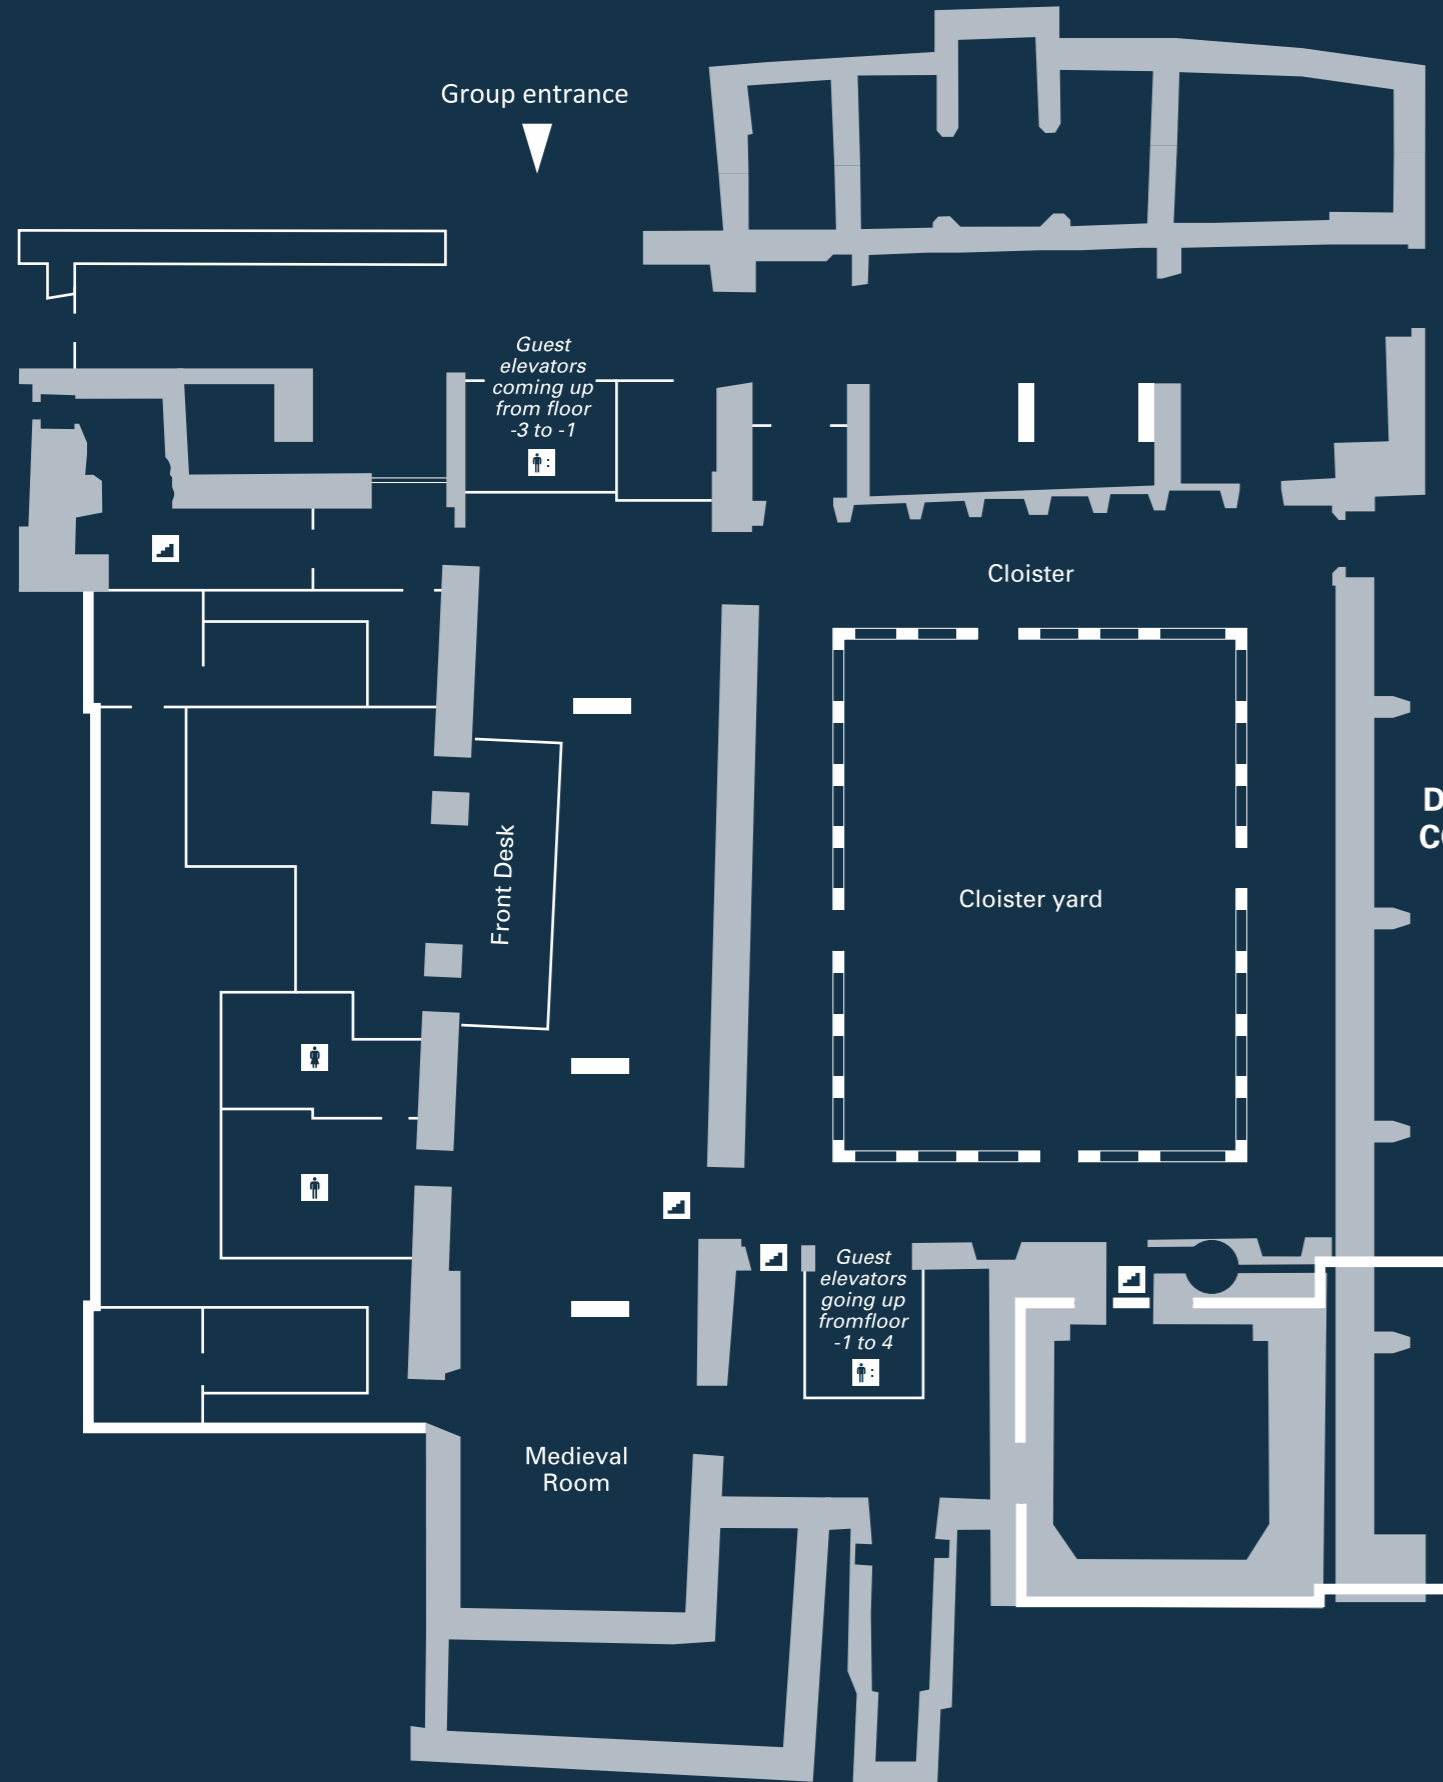

DANUBE RIVER

-1 Level

Lobby Level